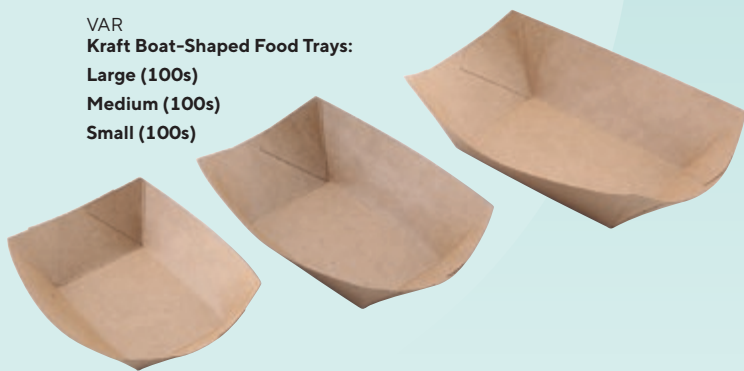

070144 **Foil Trays & Lids (100 x 200mm)** 28 x 1

070135 **Foil Trays & Lids (23 x 23cm)** 10 x 1

070152 **Foil Trays & Lids (125 x 100mm)** 46 x 1

070193 **Kids Pirate Party Boxes** 250 x 1

070269 **Kids Teddy Party Boxes** 250 x 1

020473
Enviro Super Rigid
Burger Boxes 6" x 6" (50s)

WOODEN CUTLERY, BAGASSE TABLEWARE & FOOD CONTAINERS,
PAPER STRAWS, COMPOSTABLE CUPS AND LIDS

CATERPACK
ENVIRO RANGE

Sustainable products
working with your needs
and the environment

VAR
Kraft Boat-Shaped Food Trays:
Large (100s)
Medium (100s)
Small (100s)

DUNI

VAR
Dunisilk® Slipcovers: 84cm x 84cm (20s)
Bordeaux - Champagne - Dark Blue - Dark Green - Red - White

FAST FOOD CONTAINERS